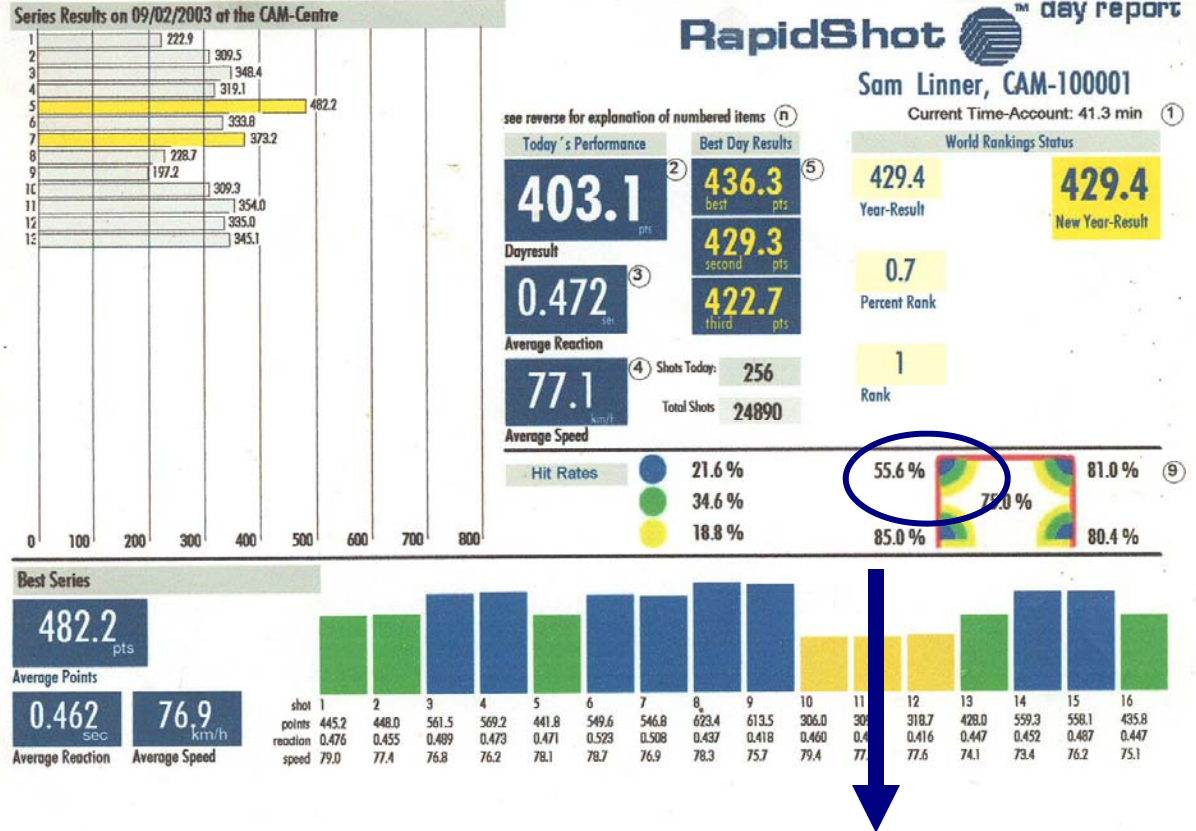

Add Value To Your Training

- Improve your performance as you monitor your shooting stats
- Enter world rankings for your age
- Maximize hockey specific dry land training
- Identify areas of strength and weakness by target location

“You Can’t Hide!”

Data is collected and immediately fed back to the shooter or coach after each session. In fact, the entire day’s results can be fed back via a score card, as shown.

Note this player’s accuracy scores in the top left corner!