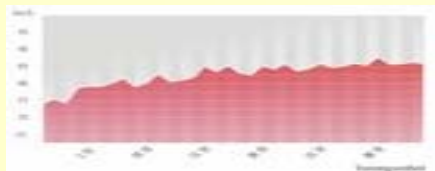

Improves Performance

Reaction Time

Acceleration

Puck Speed

**Training that makes your shot
FASTER, HARDER
MORE ACCURATE**

RapidShot has completed a two year pilot study involving over 1000 players of all ages, primarily elite players. This player shot over 35,000 pucks and achieved statistically significant improvements in all measurements.