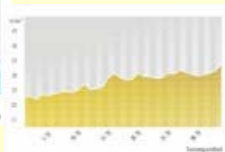

Improves Performance

Reaction Time

Acceleration

Puck Speed

**Training that makes your shot
FASTER, HARDER
MORE ACCURATE**

RapidShot has completed a two year pilot study involving over 1000 players of all ages, primarily elite players. This player shot over 35,000 pucks and achieved statistically significant improvements in all measurements.